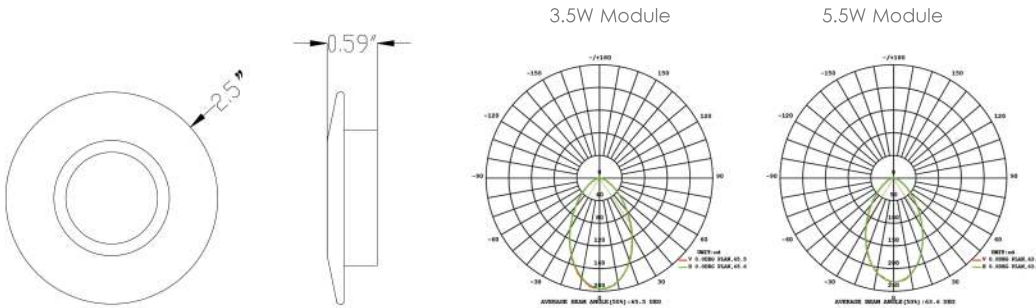

LAB-024

Micro Circular Flush
Recessed Light
Micro Accessory Packages

SPECIFICATIONS

Fixture Type	Fixture Components	Fixture Material	Fixture Style
L (Lumien)	A (Accessory)	B (Brass)	024 (Micro - Recessed, Circular, Flush Accessory)

Construction: Brass
Finish: Antique Brush
Light Source: Ordered Separately
This fixture utilizes our Quick Connect module (Sold Separately)

APPLICATION

Environment: Wet, Damp or Dry Area approved. IP 68.
Drive Over Rated
Installation: Designed to be cast into earth, gravel, or concrete or inserted into paving stones or pavers.
PVC: 1.5" Schedule 40
Core Drill: 1 5/8" Drill