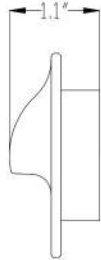

LAB-025

Micro Circular Half-Moon
Recessed Light
Micro Accessory Packages

SPECIFICATIONS

Fixture Type	Fixture Components	Fixture Material	Fixture Style
L (Lumien)	A (Accessory)	B (Brass)	025 (Micro - Recessed, Circular, Half-Moon Accessory)

Construction: Brass
Finish: Antique Brush
Light Source: Ordered Separately
This fixture utilizes our Quick Connect module (Sold Separately)

APPLICATION

Environment: Wet, Damp or Dry Area approved. IP 68.
Drive Over Rated
Installation: Designed to be cast into earth, gravel, or concrete or inserted into paving stones or pavers.
PVC: 1.5" Schedule 40
Core Drill: 1 5/8" Drill