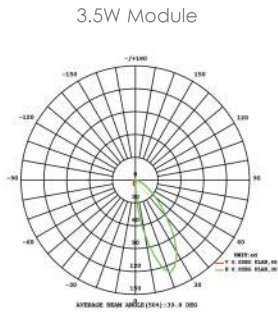

LAB-025

Micro Circular Half-Moon
Recessed Light
Micro Accessory Packages

SPECIFICATIONS

Fixture Type	Fixture Components	Fixture Material	Fixture Style
L (Lumien)	A (Accessory)	B (Brass)	025 (Micro - Recessed, Circular, Half-Moon Accessory)

Construction: Brass
Finish: Antique Brush
Light Source: Ordered Separately
This fixture utilizes our Quick Connect module (Sold Separately)

APPLICATION

Environment: Wet, Damp or Dry Area approved. IP 68.
Drive Over Rated
Installation: Designed to be cast into earth, gravel, or concrete or inserted into paving stones or pavers.
PVC: 1.5" Schedule 40
Core Drill: 1 5/8" Drill