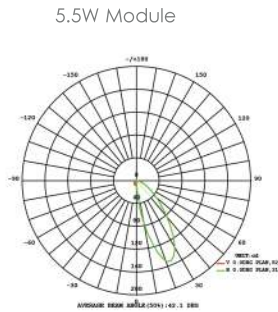

LAB-025

Micro Circular Half-Moon
Recessed Light
Micro Accessory Packages

SPECIFICATIONS

Fixture Type	Fixture Components	Fixture Material	Fixture Style
L (Lumien)	A (Accessory)	B (Brass)	025 (Micro - Recessed, Circular, Half-Moon Accessory)