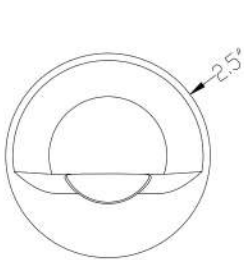

LAB-025

Micro Circular Half-Moon
Recessed Light
Micro Accessory Packages

SPECIFICATIONS

Fixture Type	Fixture Components	Fixture Material	Fixture Style
L (Lumien)	A (Accessory)	B (Brass)	025 (Micro - Recessed, Circular, Half-Moon Accessory)

Construction: Brass
Finish: Antique Brush
Light Source: Ordered Separately
This fixture utilizes our Quick Connect module (Sold Separately)

APPLICATION

Environment: Wet, Damp or Dry Area approved. IP 68.
Drive Over Rated
Installation: Designed to be cast into earth, gravel, or concrete or inserted into paving stones or pavers.
PVC: 1.5" Schedule 40
Core Drill: 1 5/8" Drill