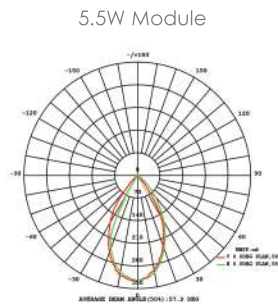

LAB-068

60° Up Shroud
With Wired Knuckle
& LAP-002

Micro Module Ordered Separately

SPECIFICATIONS

Fixture Type	Fixture Components	Fixture Material	Fixture Style	Watts	Color Temperature	Finish
D (Directional)	4 (Integrated Modular)	B (Brass)	2 (UP)	3.5W 5.5W	27K (2700K) 30K (3000K)	A (Antiqued)

Construction: Brass
Finish: Antique Brush
Lead Wire: 6ft long
Mounting: LAP-002
Light Source: Modular LED
Wattage: 3.5 & 5.5W
Operating Voltage: 12-15V
Lumens: 248 & 335 LM
Beam Spread: 60°
Color Temperature: 2700K, 3000K