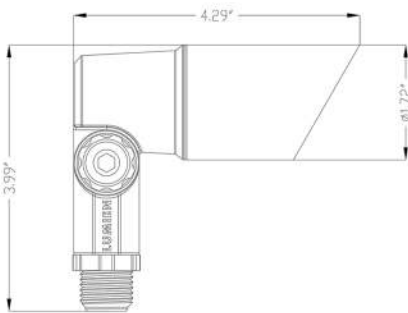

LAB-068

60° Up Shroud
With Wired Knuckle
& LAP-002

Micro Module Ordered Separately

SPECIFICATIONS

Fixture Type	Fixture Components	Fixture Material	Fixture Style	Watts	Color Temperature	Finish
D (Directional)	4 (Integrated Modular)	B (Brass)	2 (UP)	3.5W 5.5W	27K (2700K) 30K (3000K)	A (Antiqued)

Construction: Brass
Finish: Antique Brush
Lead Wire: 6ft long
Mounting: LAP-002
Light Source: Modular LED
Wattage: 3.5 & 5.5W
Operating Voltage: 12-15V
Lumens: 248 & 335 LM
Beam Spread: 60°
Color Temperature: 2700K, 3000K