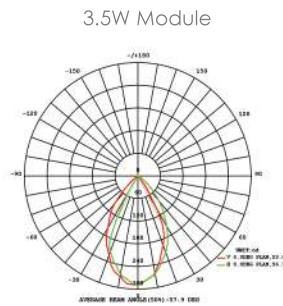

LAB-068

60° Up Shroud
With Wired Knuckle
& LAP-002

Micro Module Ordered Separately

SPECIFICATIONS

Fixture Type	Fixture Components	Fixture Material	Fixture Style	Watts	Color Temperature	Finish
D (Directional)	4 (Integrated Modular)	B (Brass)	2 (UP)	3.5W 5.5W	27K (2700K) 30K (3000K)	A (Antiqued)

Construction: Brass
Finish: Antique Brush
Lead Wire: 6ft long
Mounting: LAP-002
Light Source: Modular LED
Wattage: 3.5 & 5.5W
Operating Voltage: 12-15V
Lumens: 248 & 335 LM
Beam Spread: 60°
Color Temperature: 2700K, 3000K