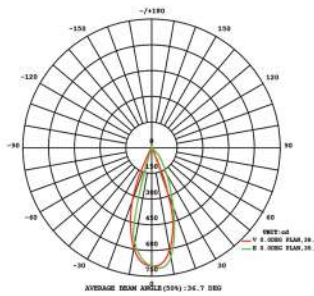

LAB-069

Micro Spot Light,
37° Down Shroud with Knuckle
Accessory Package

SPECIFICATIONS

Fixture Type	Fixture Components	Fixture Material	Fixture Style
L (Lumien)	A (Accessory)	B (Brass)	069 (Micro – 37 Degree Downlight Shroud and Knuckle)

Construction: Brass
Finish: Antique Brush
Lead Wire: 30ft long
Mounting: LAB-001
Beam Spread: 37°

APPLICATION

Environment: Wet, Damp or Dry Area approved.

ACCESSORIES

M4B1-3.5W-27K-A

M4B1-3.5W-30K-A

LAB-001