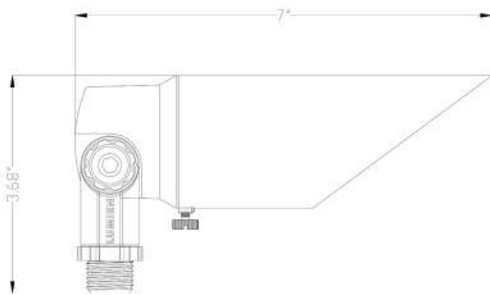

LAB-069

Micro Spot Light,
37° Down Shroud with Knuckle
Accessory Package

SPECIFICATIONS

Fixture Type	Fixture Components	Fixture Material	Fixture Style
L (Lumien)	A (Accessory)	B (Brass)	069 (Micro – 37 Degree Downlight Shroud and Knuckle)

Construction: Brass
Finish: Antique Brush
Lead Wire: 30ft long
Mounting: LAB-001
Beam Spread: 37°

APPLICATION

Environment: Wet, Damp or Dry Area approved.

ACCESSORIES

M4B1-3.5W-27K-A

M4B1-3.5W-30K-A

LAB-001