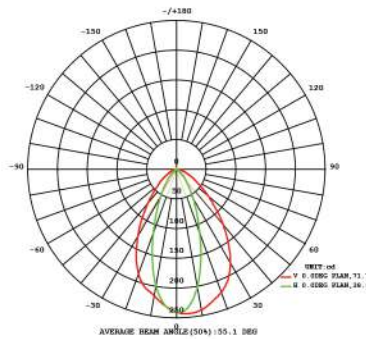

LAB-070

Micro Flood Light,
Flood Shroud with Knuckle
Accessory Package

SPECIFICATIONS

Fixture Type	Fixture Components	Fixture Material	Fixture Style
L (Lumien)	A (Accessory)	B (Brass)	070 (Micro – Flood Shroud and Knuckle)