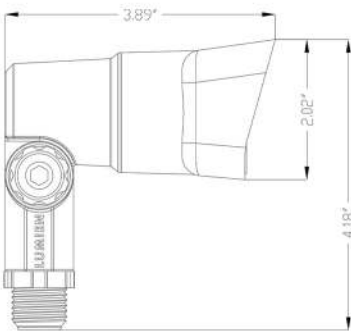

LAB-070

Micro Flood Light,
Flood Shroud with Knuckle
Accessory Package

SPECIFICATIONS

Fixture Type	Fixture Components	Fixture Material	Fixture Style
L (Lumien)	A (Accessory)	B (Brass)	070 (Micro – Flood Shroud and Knuckle)

Construction: Brass
Finish: Antique Brush
Lead Wire: 6ft long
Mounting: LAP-002

APPLICATION

Environment: Wet, Damp or Dry Area approved.
Installation: Mounts to our 12" Spike (LAP-001) or 8" Spike (LAP-002)