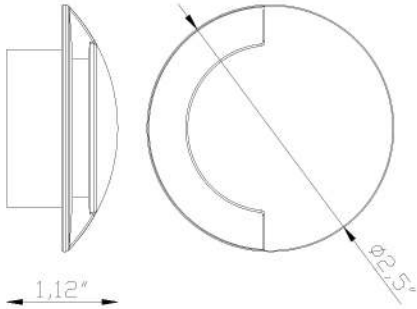

LAB-099

Micro Light,
Recessed, Circular, 180° Accessory
Micro Accessory Packages

SPECIFICATIONS

| Fixture Type | Fixture Components | Fixture Material | Fixture Style |
|--------------|--------------------|------------------|---|
| L (Lumien) | A (Accessory) | B (Brass) | 099 (Micro Light, Recessed, Circular, 180° Accessory) |

Construction: Brass
Finish: Antique Brush
Light Source: Ordered Separately
This fixture utilizes our Quick Connect module (Sold Separately)

APPLICATION

Environment: Wet, Damp or Dry Area approved. IP 68.