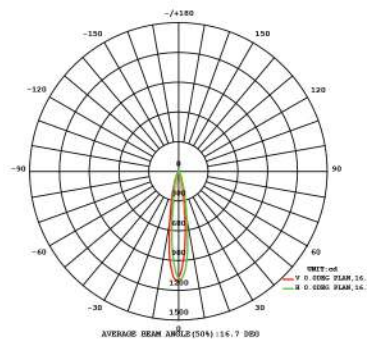

# LumienCORE

**N4B3-3W-27K-15-A**  
**N4B3-3W-30K-15-A**  
**N4B3-3W-27K-30-A**  
**N4B3-3W-30K-30-A**

Nano Knuckle  
 IP68 Rated (waterproof)

## SPECIFICATIONS

Fixture Type	Fixture Components	Fixture Material	Fixture Style	Watts	Color Temperature	Beam Spread	Finish
N (Nano)	4 (Integrated Modular)	B (Brass)	3 (ML)	3W (3W)	27K (2700K) 30K (3000K)	15° 30°	A (Antiqued)

Construction: Brass  
 Finish: Antique Brush  
 Lead Wire: 6ft long  
 Light Source: Modular LED  
 Wattage: 3W  
 Operating Voltage: 10-15V  
 Lumens: 175 LM & 275 LM  
 Beam Spread: 15° or 30°  
 Color Temperature: 2700K, 3000K  
 Volt Amps: 5.20  
 RGB: No  
 CRI: 80+  
 Rated Life: 50,000 Hrs  
 Dimmable: Primary Dimming Capable