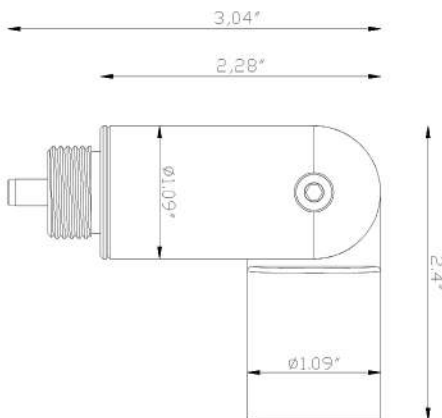

# LumienCORE

**N4B3-3W-27K-15-A**  
**N4B3-3W-30K-15-A**  
**N4B3-3W-27K-30-A**  
**N4B3-3W-30K-30-A**

Nano Knuckle  
 IP68 Rated (waterproof)

## SPECIFICATIONS

Fixture Type	Fixture Components	Fixture Material	Fixture Style	Watts	Color Temperature	Beam Spread	Finish
N (Nano)	4 (Integrated Modular)	B (Brass)	3 (ML)	3W (3W)	27K (2700K) 30K (3000K)	15° 30°	A (Antiqued)

Construction: Brass  
 Finish: Antique Brush  
 Lead Wire: 6ft long  
 Light Source: Modular LED  
 Wattage: 3W  
 Operating Voltage: 10-15V  
 Lumens: 175 LM & 275 LM  
 Beam Spread: 15° or 30°  
 Color Temperature: 2700K, 3000K  
 Volt Amps: 5.20  
 RGB: No  
 CRI: 80+  
 Rated Life: 50,000 Hrs  
 Dimmable: Primary Dimming Capable